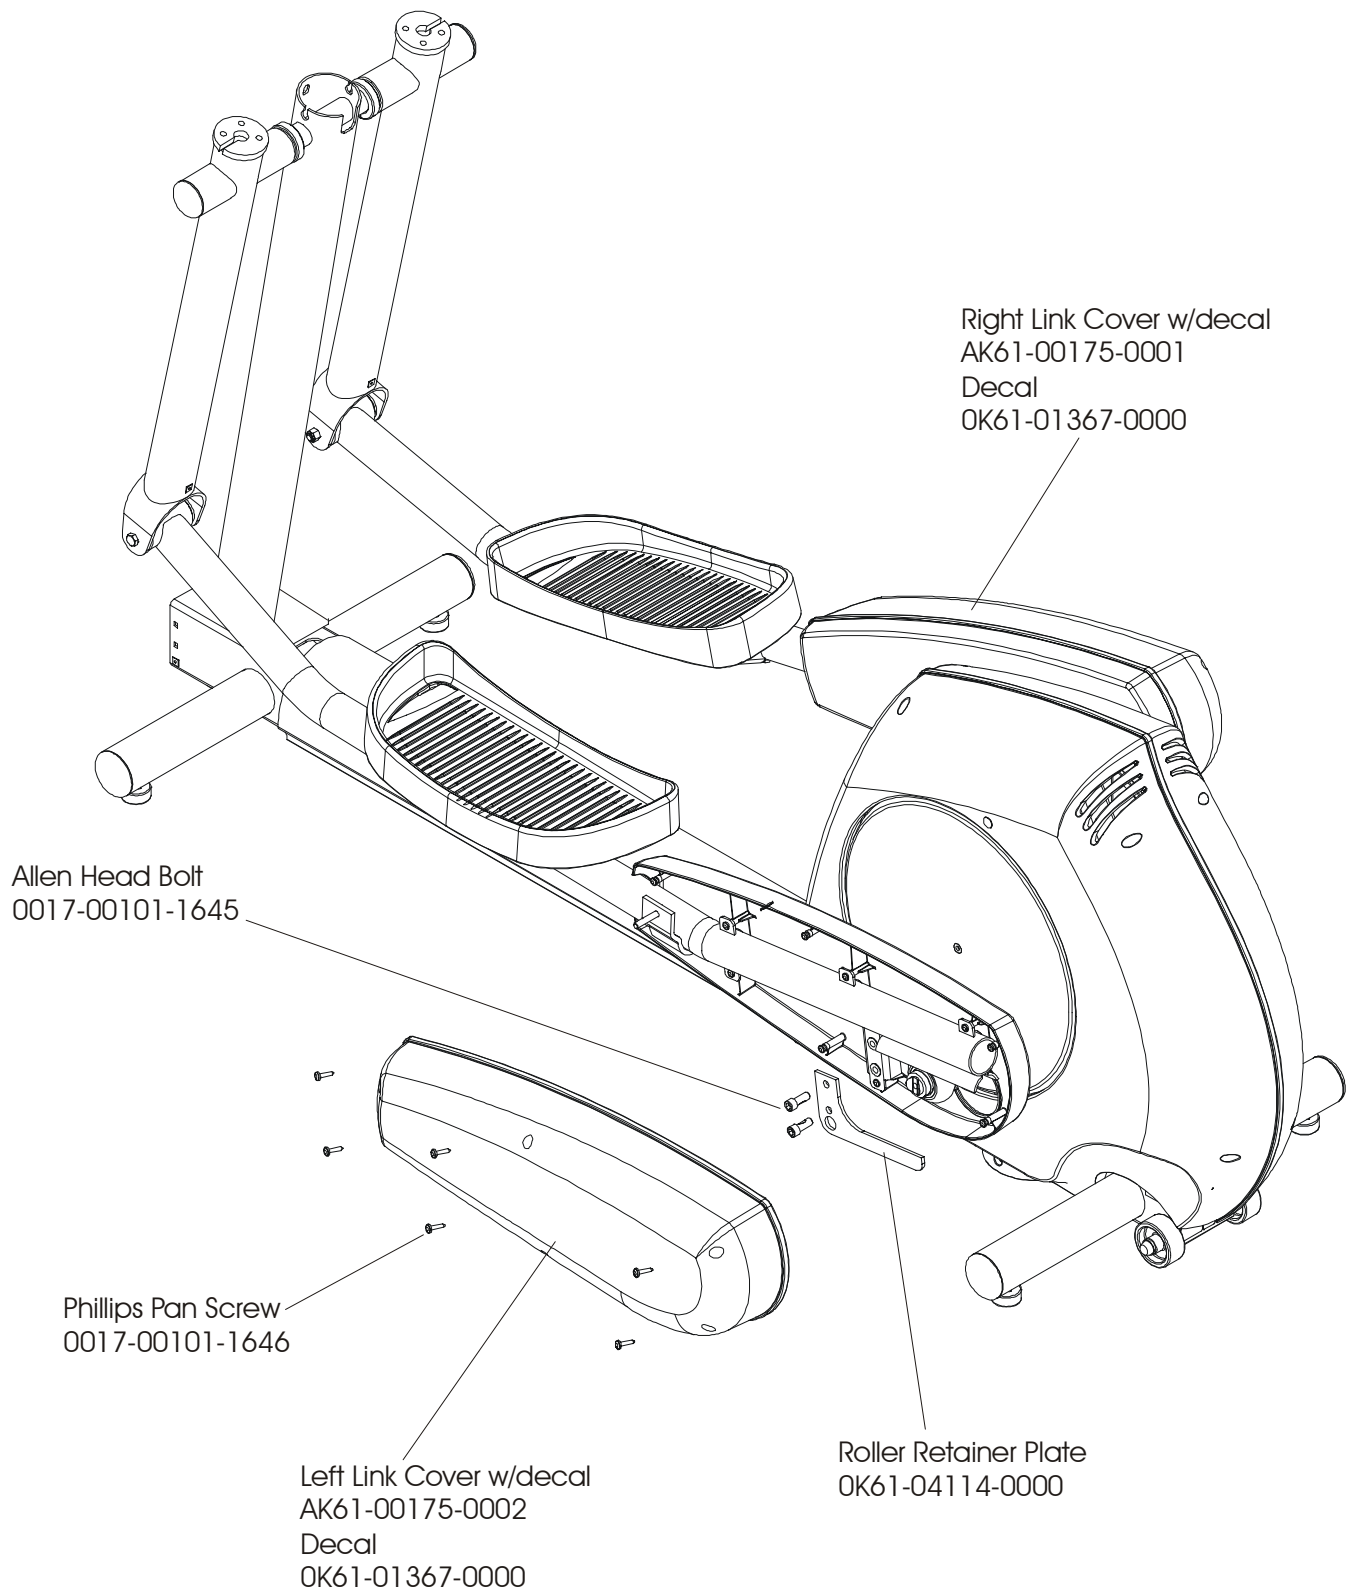

S/N XTG10000 and UP

**91XW CROSS-TRAINER**

**91XW-0XXX-01**

**ANTI LIFT BRACKET & OUTER PEDAL COVERS**

**S/N XTG10000 and UP**

CLEVIS & FRONT FRAME COVERS

S/N XTG10000 and UP

PEDAL LEVER ASSEMBLY

S/N XTG100000 and UP

Left Pedal Assembly AK61-00172-0002  
Right Pedal Assembly AK61-00172-0001

ROCKER ARM COVERS

S/N XTG10000 and UP

ROCKER ARM ASSEMBLY

S/N XTG100000 and UP

REAR DRIVE SHROUDS W/DECALS

S/N XTG100000 and UP